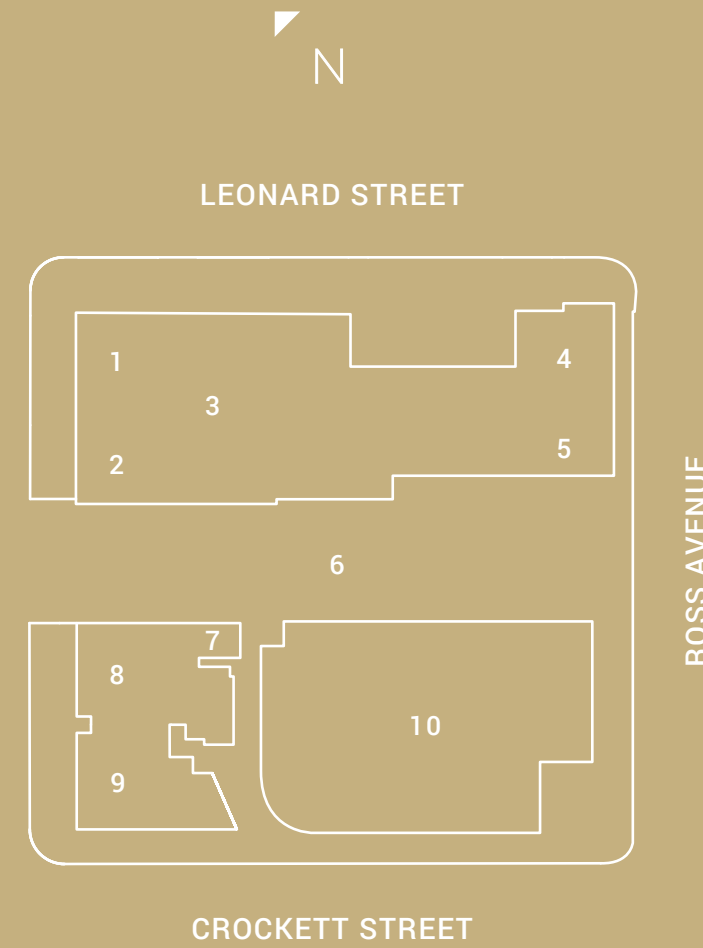

# ARTS TERRACE LEVEL

# LOBBY LEVEL

- 1 FUTURE RESTAURANT
- 2 NOOK - COMING SOON
- 3 HALL ARTS RESIDENCES
- 4 HALL ARTS HOTEL
- 5 ELLIE'S RESTAURANT & LOUNGE
- 6 TEXAS SCULPTURE WALK
- 7 THE ARTISAN
- 8 FUTURE RESTAURANT
- 9 MUSUME
- 10 KPMG PLAZA AT HALL ARTS