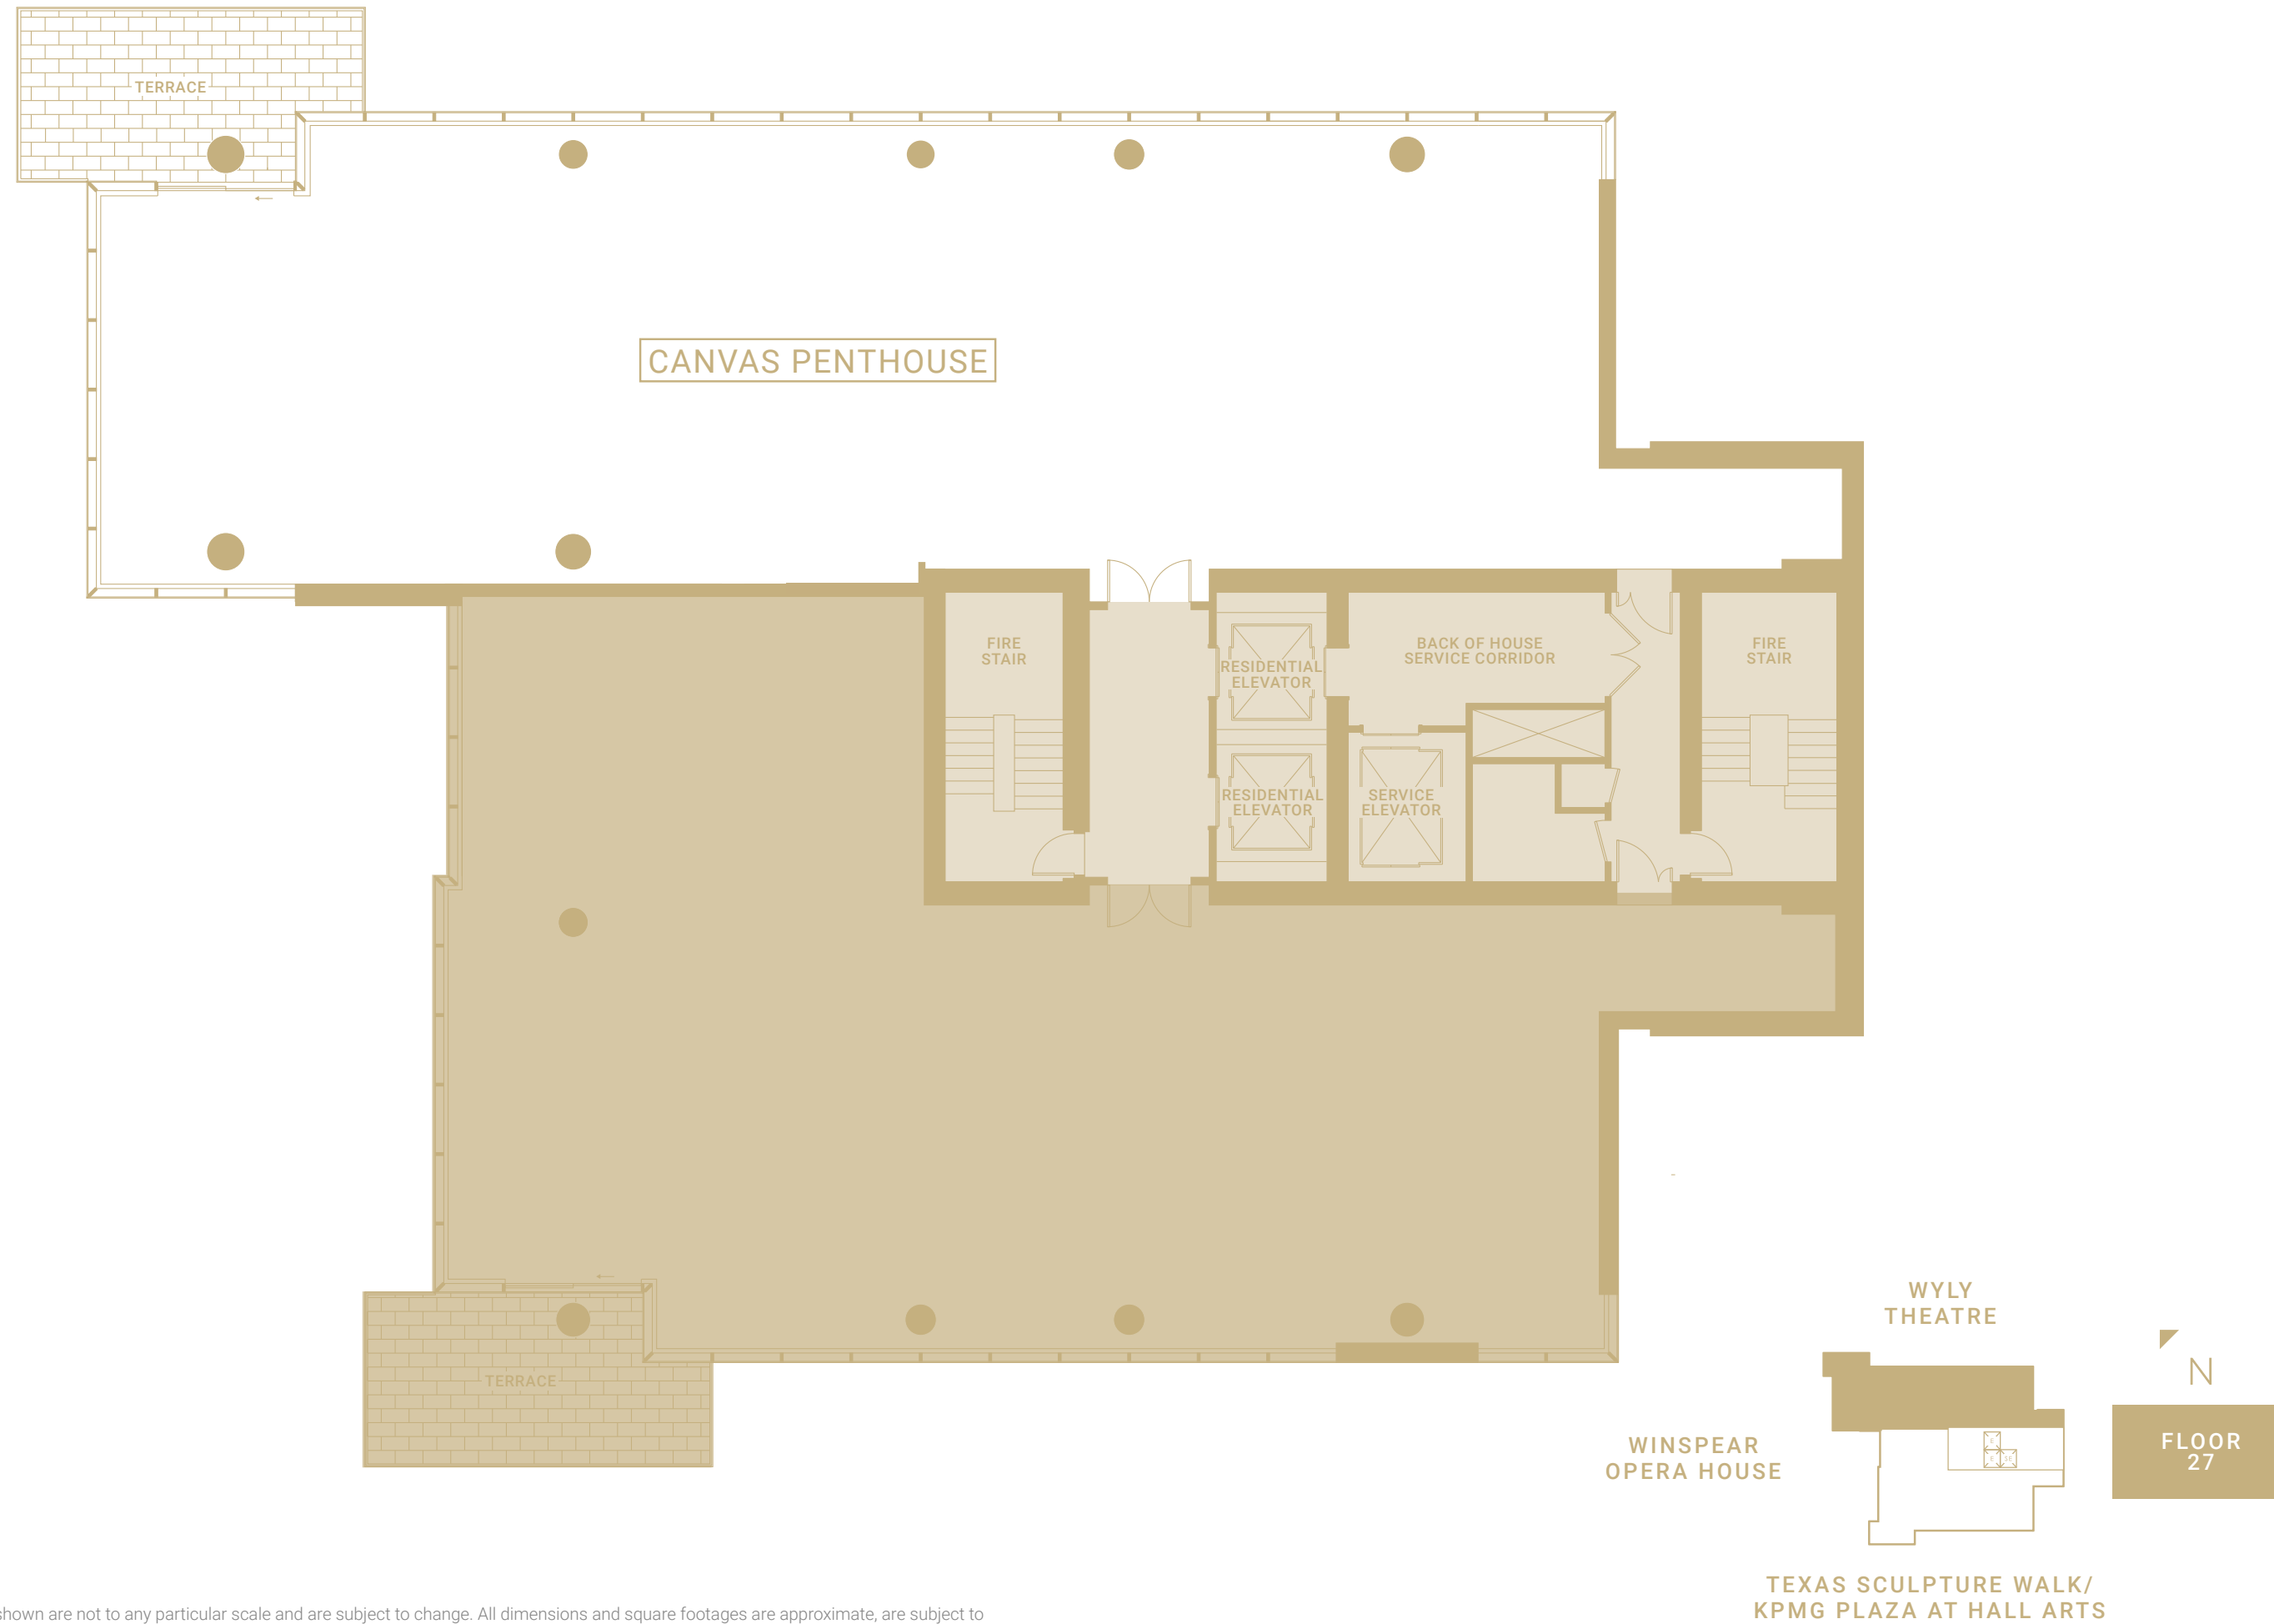

CANVAS PENTHOUSE

TOTAL
RESIDENCE | 3,838 SQ FT

Floor plans shown are not to any particular scale and are subject to change. All dimensions and square footages are approximate, are subject to change and all square footages are measured using a methodology consistent with the ANSI/ BOMA Z65.4-2010 Multi-Unit Residential Buildings: Standard Methods of Measurement, which square footages may vary from the description and definition of the "residence" and "unit" as set forth in the purchase contract and which will be conveyed. 08.06.21